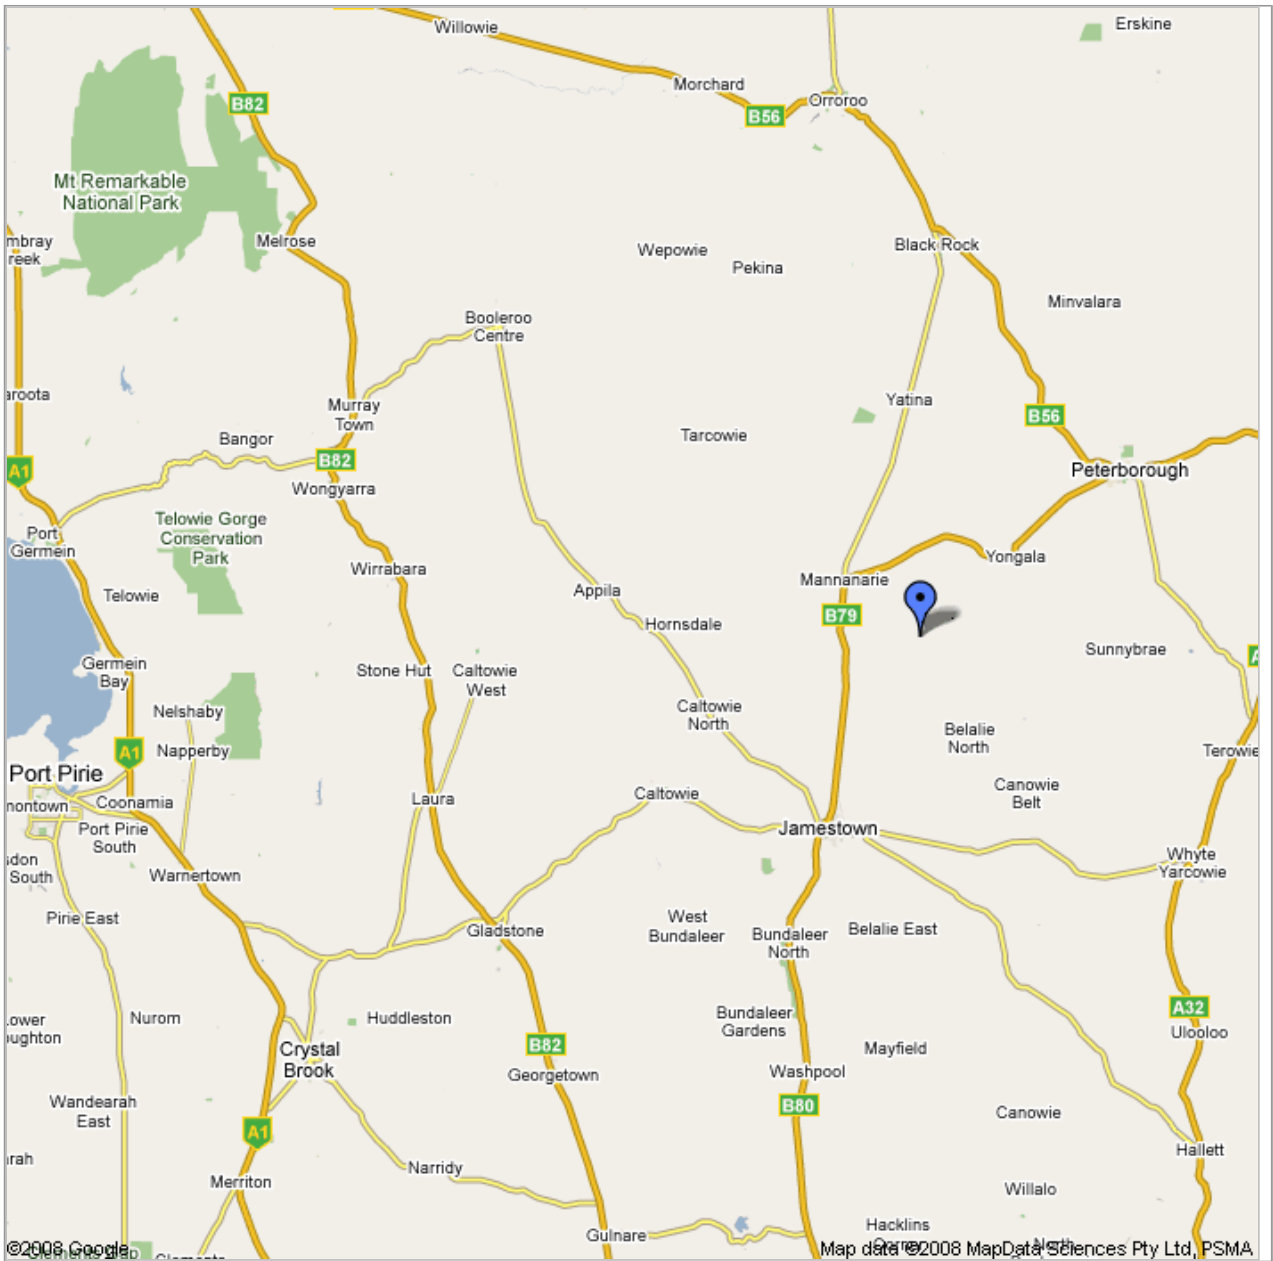

Get Google Maps on your phone

Text the word "GMAPS" to 466453

Peggy's Retreat

Klingner Road, Mannanarie, South Australia, 5422

0 views - Public

Created on Nov 29 - Updated 4 minutes ago

By [cjdavies](#)

[Rate this map](#) - [Write a comment](#)

[Peggy's Retreat](#)

Klingner Road, Mannanarie SA 5422, Australia